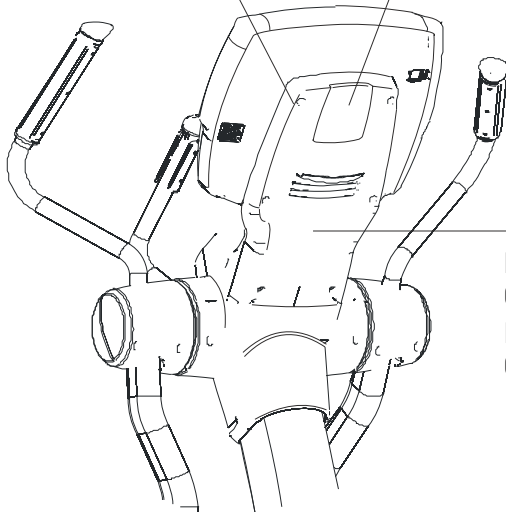

Elevation Cross-trainer
Back Console Cover and Console Support Bracket

95X-ALLXX-01
S/N XTM100000 and up

Not Shown
Console Support Bracket
AK69-00081-0000

Console Mounting Screws (4)
0017-00101-1972

Upper Back Cover
OK69-01126-0000

Back Console Cover
OK69-01122-0000
Mounting Screws (2)
0017-00101-1796

Back Cover Assembly
AK69-00115-0000